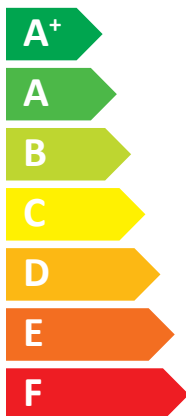

# ENERG

енергия · ενεργεια

DVI energi A/S

DVI LV5

A<sup>++</sup>

A

Two icons showing sound power levels: a speaker icon with a sound wave and the text "35 dB", and a house icon with a speaker icon and the text "53 dB".

- 03 kW
- 04 kW**
- 05 kW

Icons representing energy consumption (a clock) and cost (a coin with an arrow pointing to it).

# ENERG

енергия · ενεργεια

DVI energi A/S

DVI LV7

A<sup>++</sup>

A

Two icons showing sound power levels: a speaker icon with the value 35 dB and a house icon with the value 56 dB.

- 05 kW
- **06 kW**
- 07 kW

Icon representing time and cost, showing a clock face and a coin with an arrow pointing to it.