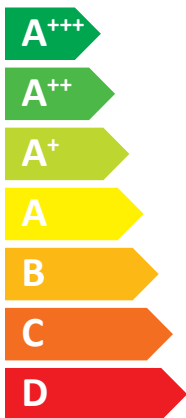

ENERG
енергия · ενεργεια

DVI energi A/S

DVI LV12

A⁺⁺

A

35 dB

58 dB

- 09 kW
- **10 kW**
- 11 kW