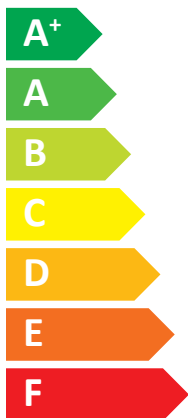

# ENERG

енергия · ενεργεια

DVI energi A/S

DVI LV5

A<sup>++</sup>

A

Two icons showing sound power levels: a speaker icon with a sound wave and the text "35 dB", and a house icon with a speaker icon and the text "53 dB".

# ENERG

енергия · ενεργεια

DVI energi A/S

DVI LV7

A<sup>++</sup>

A

Two icons showing sound power levels: a speaker icon with the value 35 dB and a house icon with the value 56 dB.

- 05 kW
- **06 kW**
- 07 kW

# ENERG

енергия · ενεργεια

DVI energi A/S

DVI LV9

A<sup>++</sup>

A

Two icons showing sound power levels for radiators. The top icon shows a speaker inside a house with the text "35 dB". The bottom icon shows a speaker outside a house with the text "58 dB".

- 07 kW
- **08 kW**
- 09 kW

An icon representing energy consumption, showing a clock face with a dashed line and a stack of coins with an arrow pointing to it.

**ENERG**  
енергия · ενεργεια

DVI energi A/S