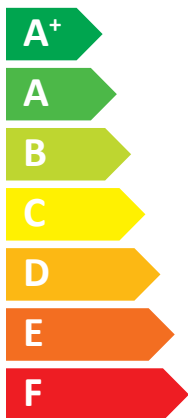

A

Two icons showing sound power levels for radiators. The top icon shows a speaker inside a house with the text **35 dB**. The bottom icon shows a speaker outside a house with the text **60 dB**.