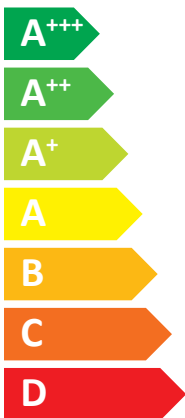

# ENERG

енергия · ενεργεια

DVI energi A/S

DVI LV5

A<sup>++</sup>

A

Two icons showing sound power levels: a speaker icon with a sound wave and the text "35 dB", and a house icon with a speaker icon and the text "53 dB".

- 03 kW
- 04 kW**
- 05 kW

Icons representing energy consumption (a clock) and cost (a coin with an arrow pointing to it).

# ENERG

енергия · ενεργεια

DVI energi A/S

DVI LV7

A<sup>++</sup>

A

Two icons showing sound power levels: a speaker icon with the value 35 dB and a house icon with the value 56 dB.

- 05 kW
- **06 kW**
- 07 kW