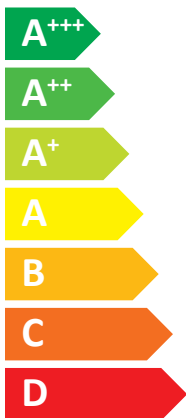

ENERG

енергия · ενεργεια

DVI energi A/S

DVI LV9

A⁺⁺

A

Two icons showing sound power levels for radiators. The top icon shows a speaker inside a house with the text "35 dB". The bottom icon shows a speaker outside a house with the text "58 dB".

- 07 kW
- **08 kW**
- 09 kW

An icon representing energy consumption, showing a clock face with a dashed line and a stack of coins with an arrow pointing to it.