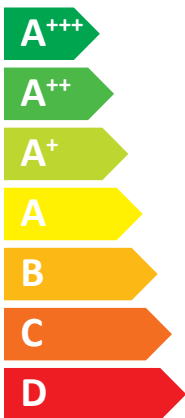

ENERG
енергия · ενεργεια

DVI energi A/S

DVI LV16

A⁺⁺

A

Two icons showing sound power levels for radiators. The top icon shows a speaker inside a house with the text **35 dB**. The bottom icon shows a speaker outside a house with the text **60 dB**.

- 11 kW
- **12 kW**
- 13 kW

An icon showing a clock face with a dashed line and a stack of coins with an arrow pointing down, representing energy consumption and cost.