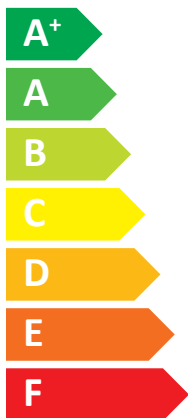

ENERG
енергия · ενεργεια

DVI energi A/S

DVI LV12

A⁺⁺

A

35 dB

58 dB

- 09 kW
- **10 kW**
- 11 kW