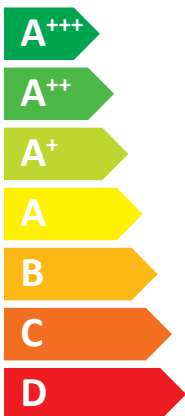

# ENERG

енергия · ενεργεια

DVI energi A/S

DVI LV5

A<sup>++</sup>

A

Two icons showing sound power levels: a speaker icon with a sound wave and the text "35 dB", and a house icon with a speaker icon and the text "53 dB".

- 03 kW
- 04 kW**
- 05 kW

Icons representing energy consumption (a clock) and cost (a coin with an arrow pointing to it).

# ENERG

енергия · ενεργεια

DVI energi A/S

DVI LV7

A<sup>++</sup>

A

Two icons showing sound power levels: a speaker icon with the value 35 dB and a house icon with the value 56 dB.

- 05 kW
- **06 kW**
- 07 kW